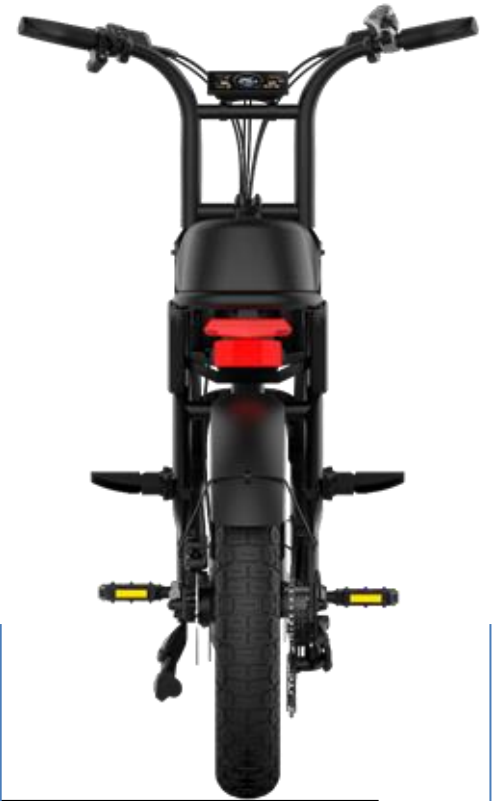

# RICTOR POPGO PRO

2026.02.16

26.3  
PAS 2  
SPEED  
15379

**OPTIONAL ACCESSORY: REAR RACK + DUAL BATTERY**

1185 mm

1717 mm

690 mm

Popgo

Popgo Pro

Specs	Description
Product Name	POPGO Pro
Rated Power	250W
Battery Specs	48V 15Ah
Range	Approx. 60km
Max Speed	25km/h
Display	4-inch LCD screen
Horn	Electric horn
Headlight	LED headlight
Transmission	7-speed
Load Capacity	100kg
Frame Material	High-carbon steel
Pedals	Equipped with pedals
Front Tire	20" x 4.0 pneumatic tire
Rear Tire	20" x 4.0 pneumatic tire
Brakes	Front and rear hydraulic disc brakes
Optional	Rear rack, dual battery
Dimensions	1717 x 690 x 1185 mm (LxWxH)