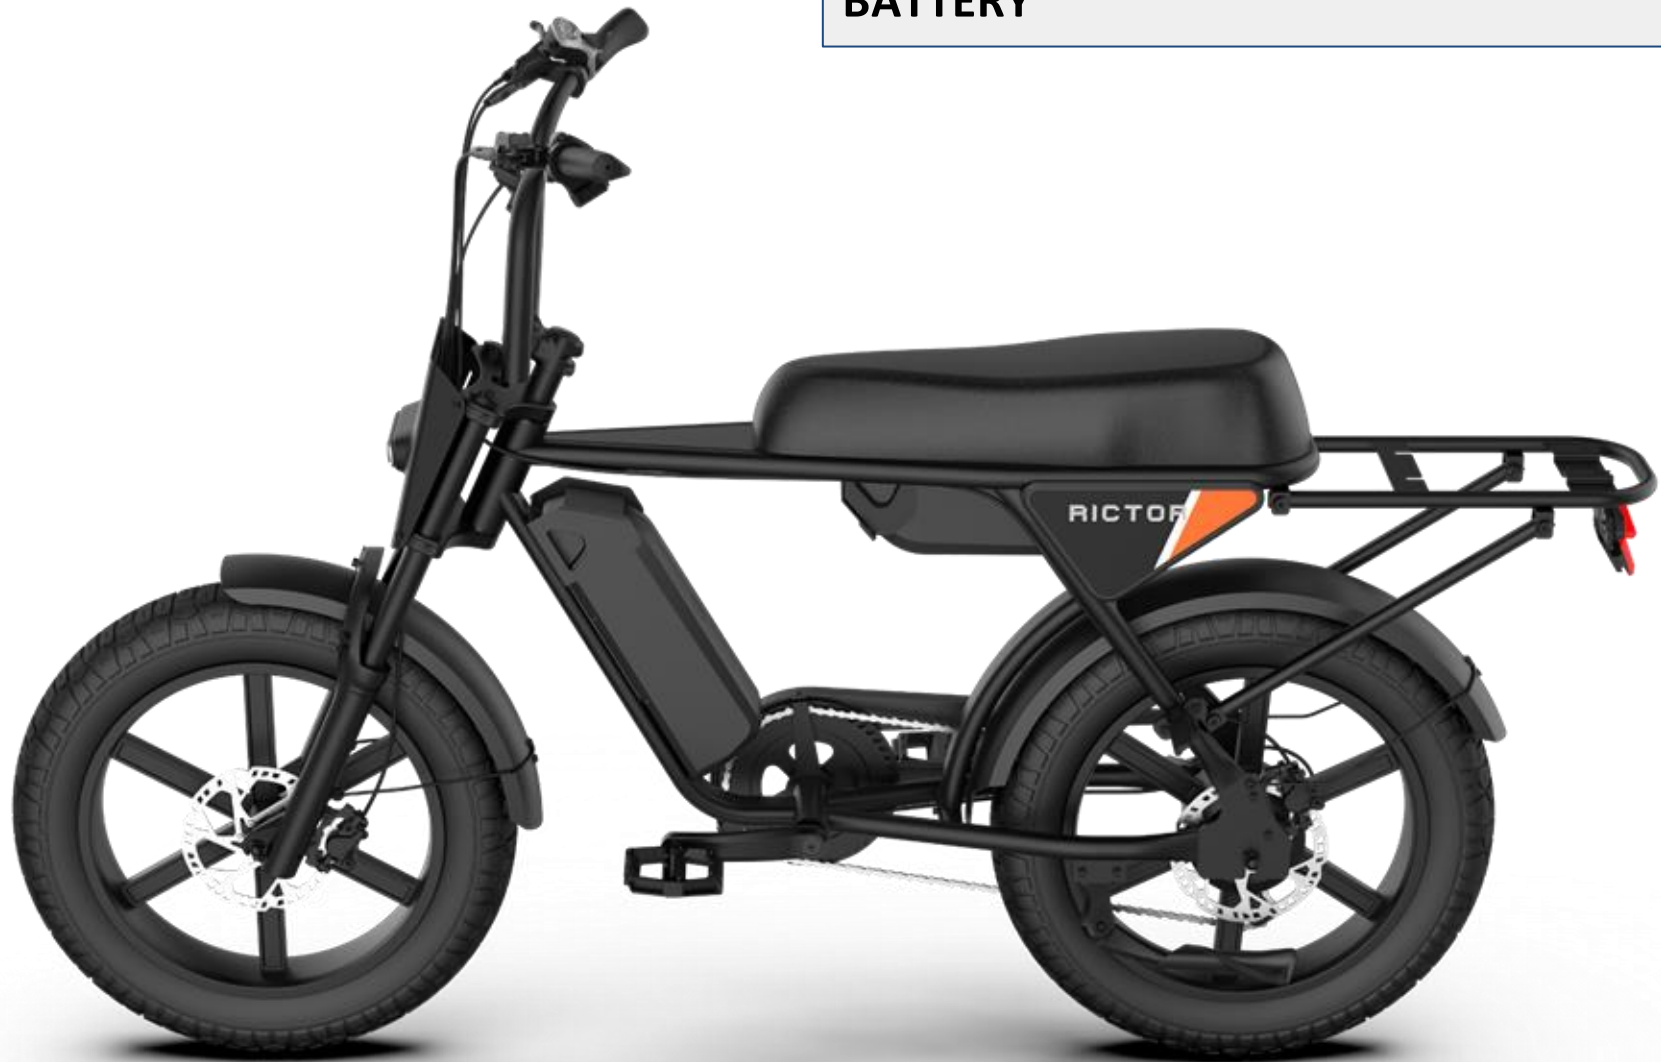

# RICTOR POPGO PRO

2026.02.16

26.3  
PAS 2  
SPEED  
15379

**OPTIONAL ACCESSORY: REAR RACK + DUAL BATTERY**

1185 mm

1717 mm

690 mm

Popgo

Popgo Pro

Specs	Description
Product Name	POPGO Pro
Rated Power	250W
Battery Specs	48V 15Ah
Range	Approx. 60km
Max Speed	25km/h
Display	4-inch LCD screen
Horn	Electric horn
Headlight	LED headlight
Transmission	7-speed
Load Capacity	100kg
Frame Material	High-carbon steel
Pedals	Equipped with pedals
Front Tire	20" x 4.0 pneumatic tire
Rear Tire	20" x 4.0 pneumatic tire
Brakes	Front and rear hydraulic disc brakes
Optional	Rear rack, dual battery
Dimensions	1717 x 690 x 1185 mm (LxWxH)